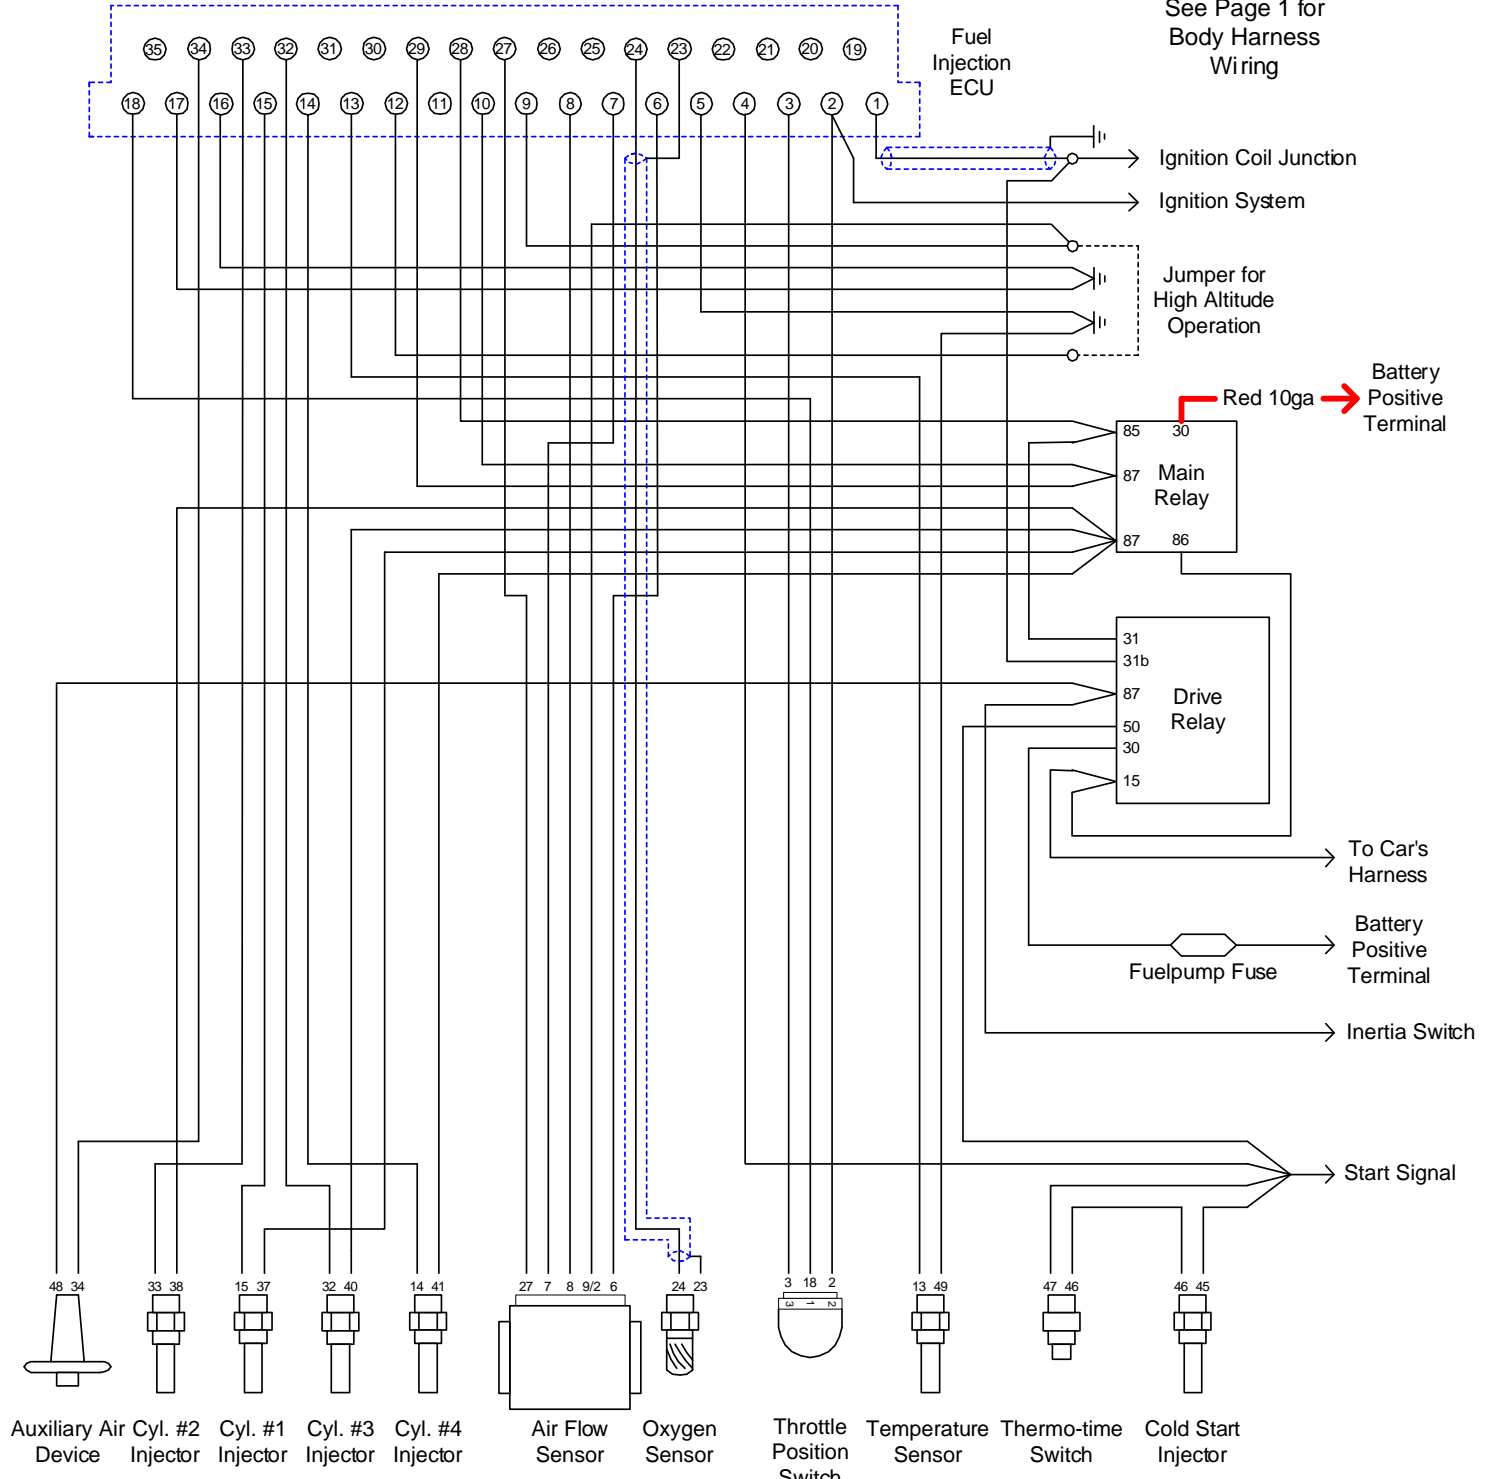

Ignition System

Fuel Injection System

Air Conditioning

Alfa Romeo
2000 Spider Veloce
 1984
 Model 11541
 Page 2
 See Page 1 for
 Body Harness
 Wiring