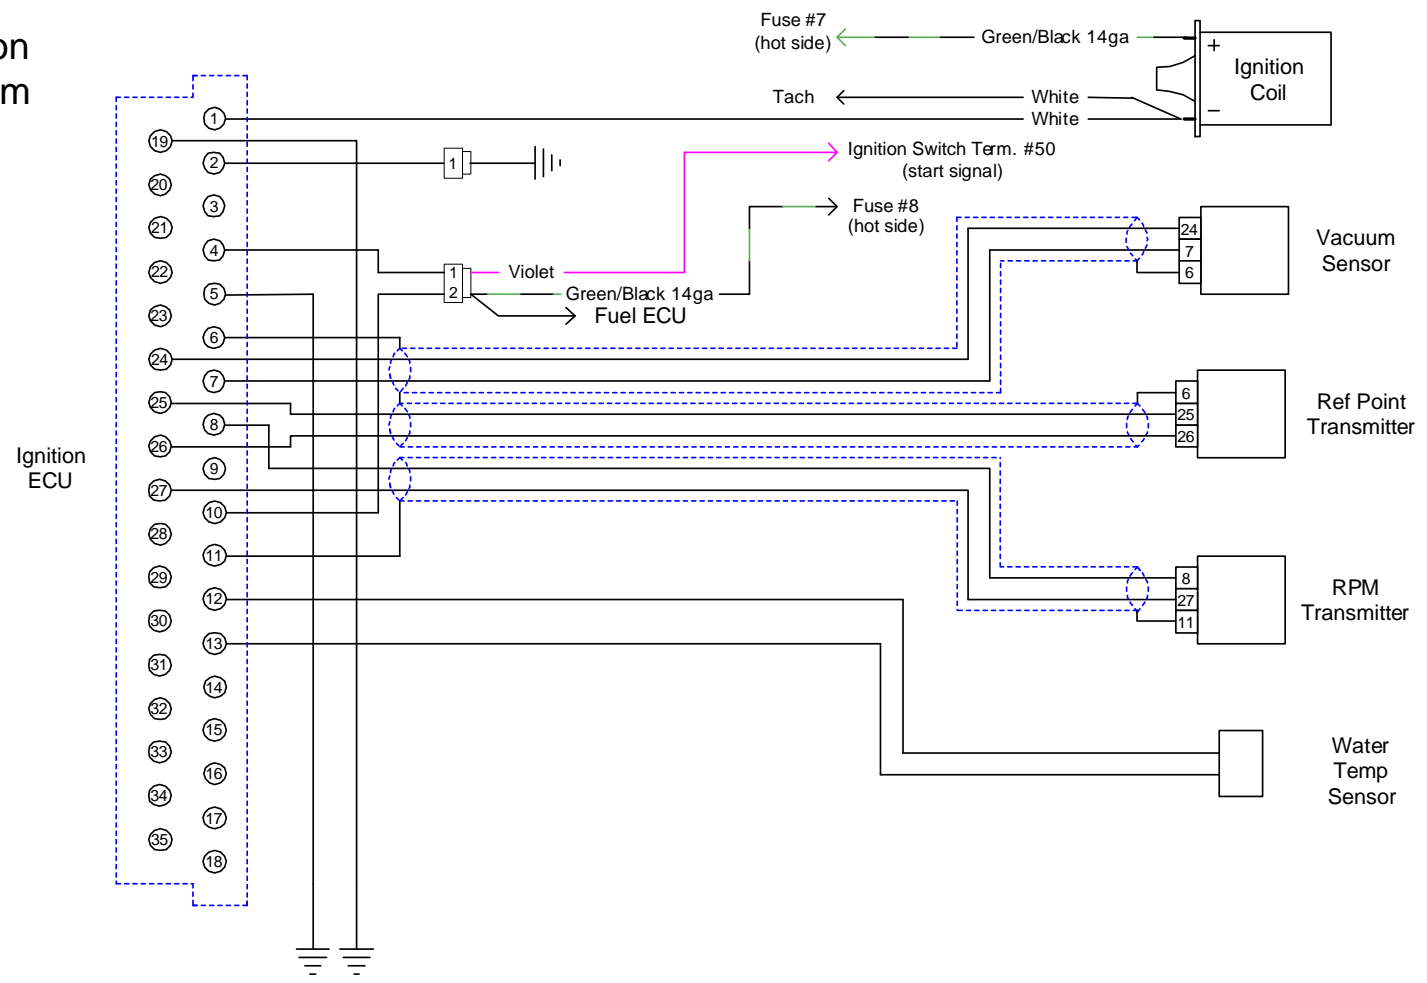

Ignition System

Fuel Injection System

Air Conditioning

Alfa Romeo
2000 Spider Veloce
 1984
 Model 11541
 Page 2
 See Page 1 for
 Body Harness
 Wiring