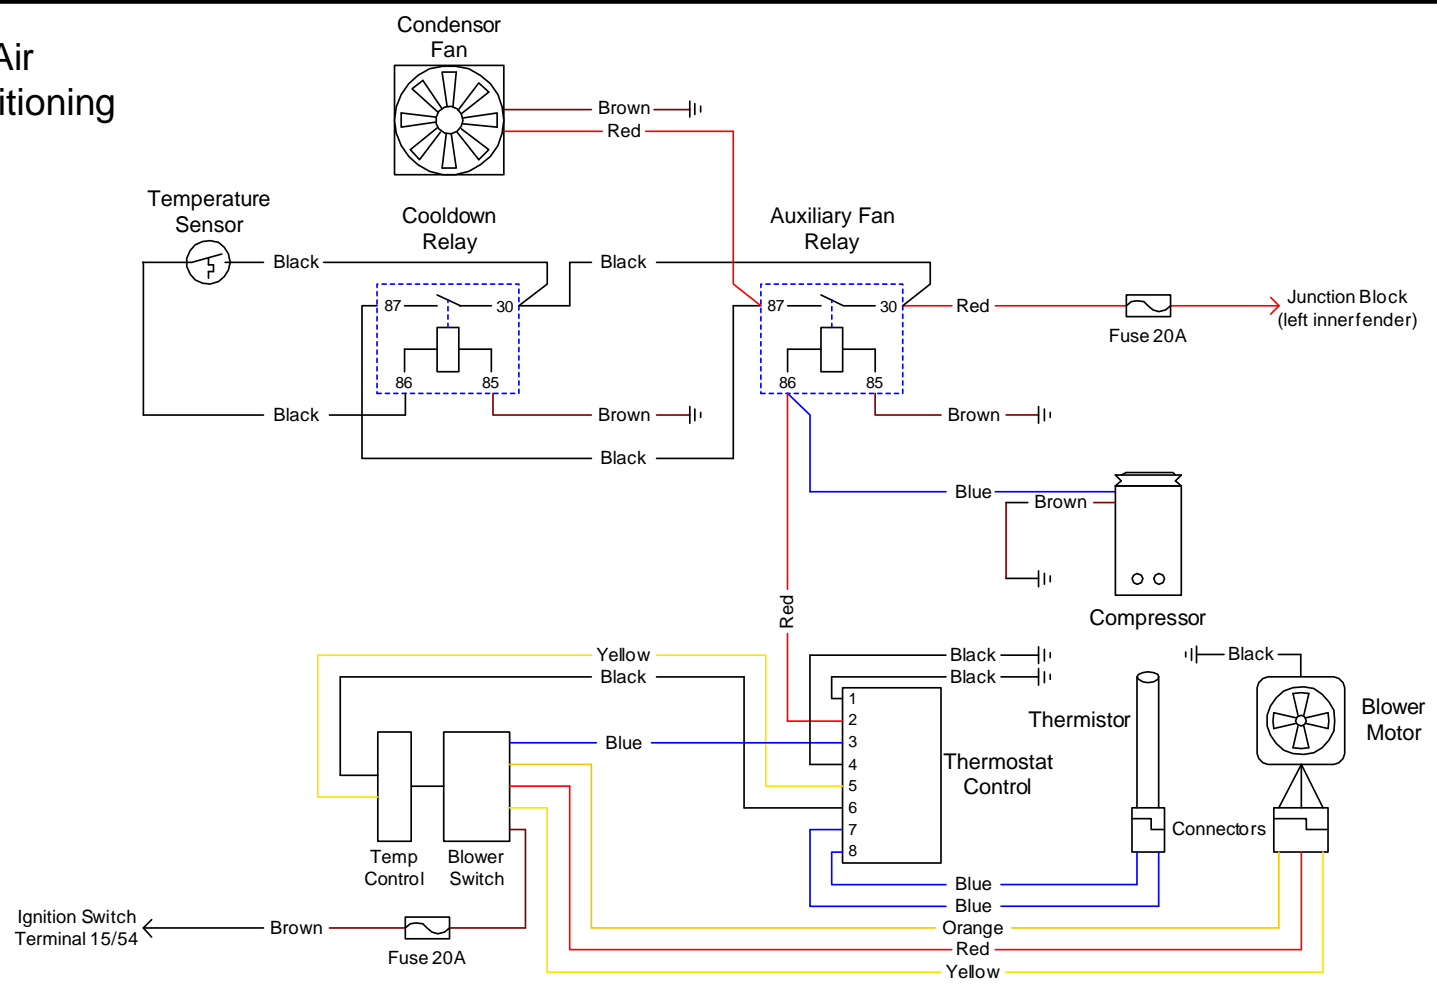

Ignition System

Fuel Injection System

Air Conditioning

Alfa Romeo
2000 Spider Veloce
 1984
 Model 11541
 Page 2
 See Page 1 for
 Body Harness
 Wiring