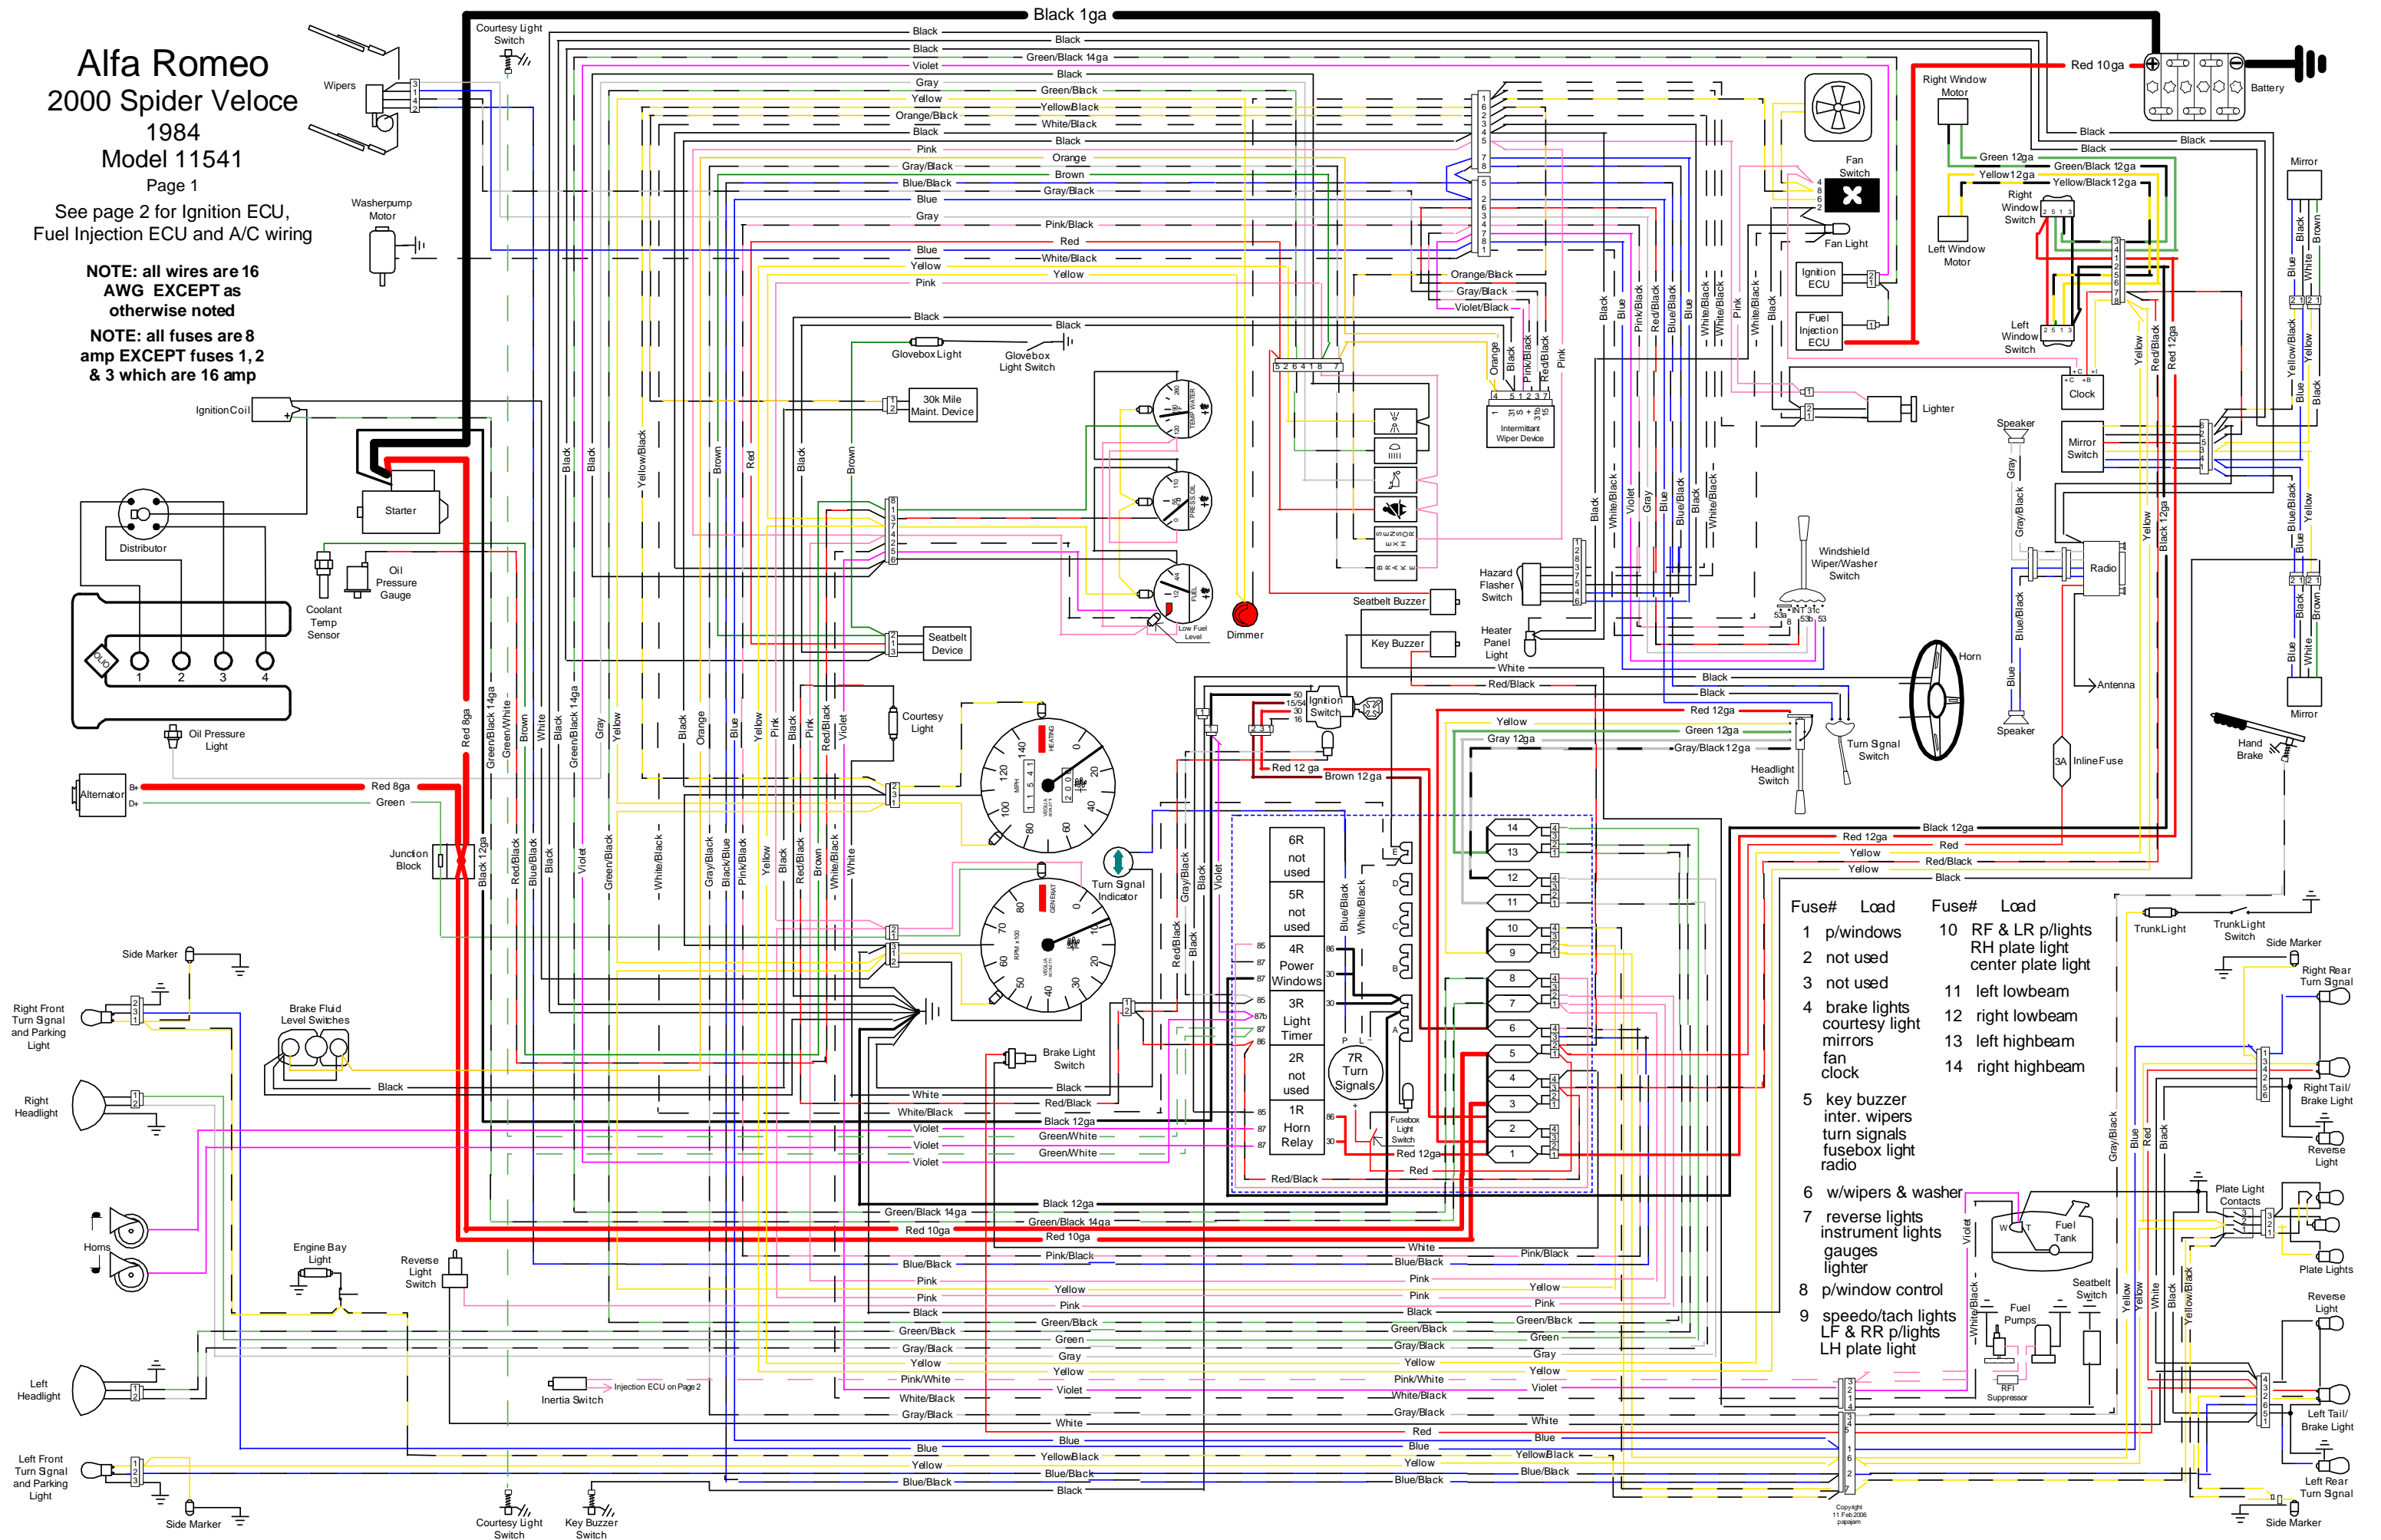

Alfa Romeo 2000 Spider Veloce 1984 Model 11541

Page 1

See page 2 for Ignition ECU,
Fuel Injection ECU and A/C wiring

**NOTE: all wires are 16
AWG EXCEPT as
otherwise noted**

**NOTE: all fuses are 8
amp EXCEPT fuses 1, 2
& 3 which are 16 amp**

Fuse#	Load	Fuse#	Load
1	p/windows	10	RF & LR p/lights
2	not used		RH plate light
3	not used		center plate light
4	brake lights	11	left lowbeam
	courtesy light	12	right lowbeam
	mirrors	13	left highbeam
	fan	14	right highbeam
	clock		
5	key buzzer		
	inter. wipers		
	turn signals		
	fusebox light		
	radio		
6	w/wipers & washer		
7	reverse lights		
	instrument lights		
	gauges		
	lighter		
8	p/window control		
9	speedo/tach lights		
	LF & RR p/lights		
	LH plate light		